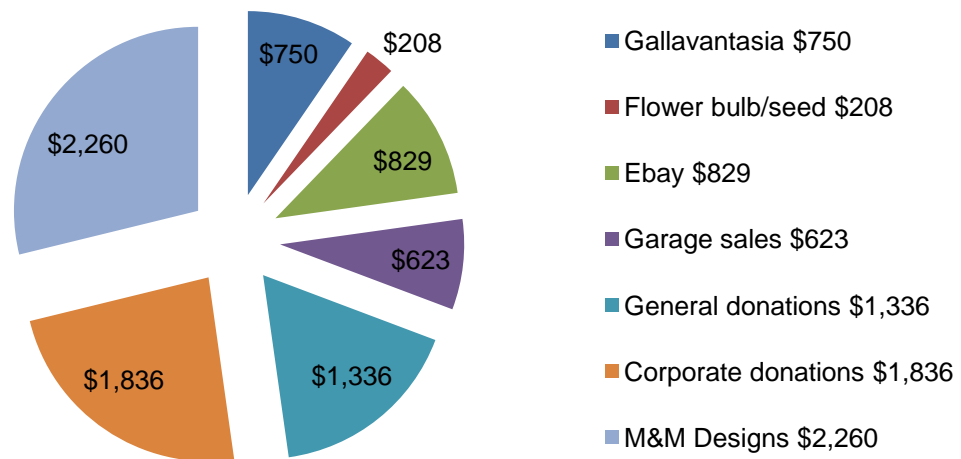

Total raised 2009: \$7,842. Total donated in 2009 to Morris Animal Foundation: \$6,440.

Donations

Expenses: \$85: Kansas registration fees and Web site fees